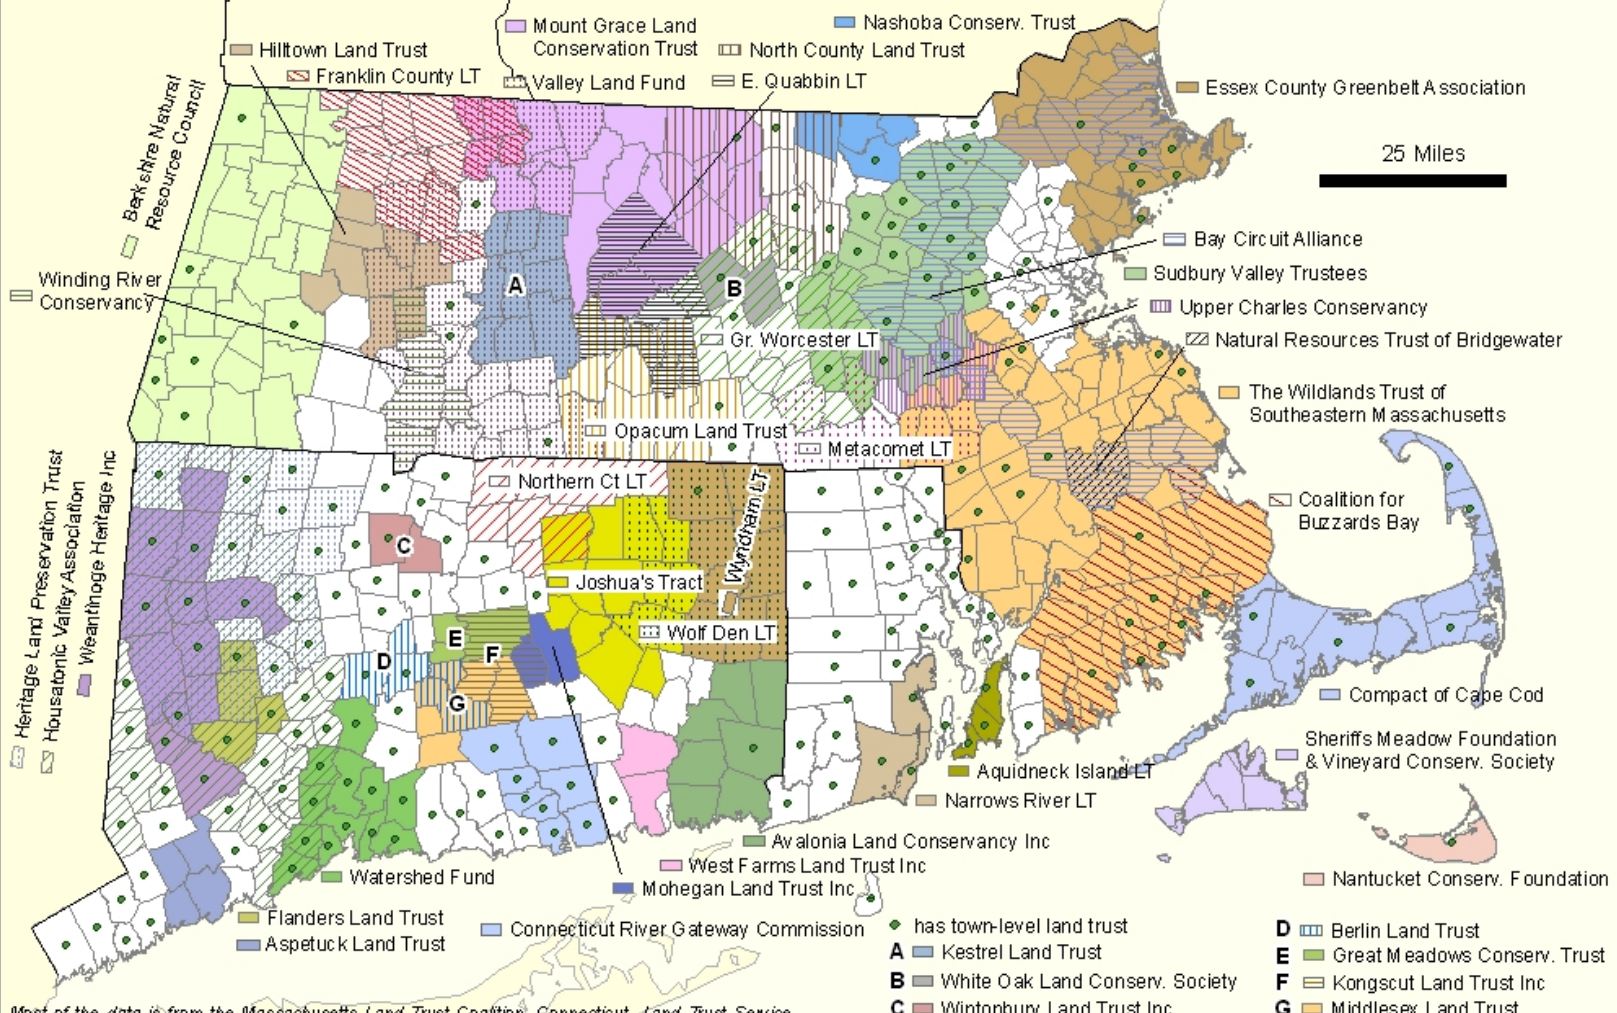

Regional Landtrusts in Southern New England

Most of the data is from the Massachusetts Land Trust Coalition, Connecticut Land Trust Service Bureau, and Rhode Island Land Trust Council. Data on some smaller land trusts came from the individual groups' websites.

compiled by Brian Hall, at The Harvard Forest (978 724-3302). April 2006.